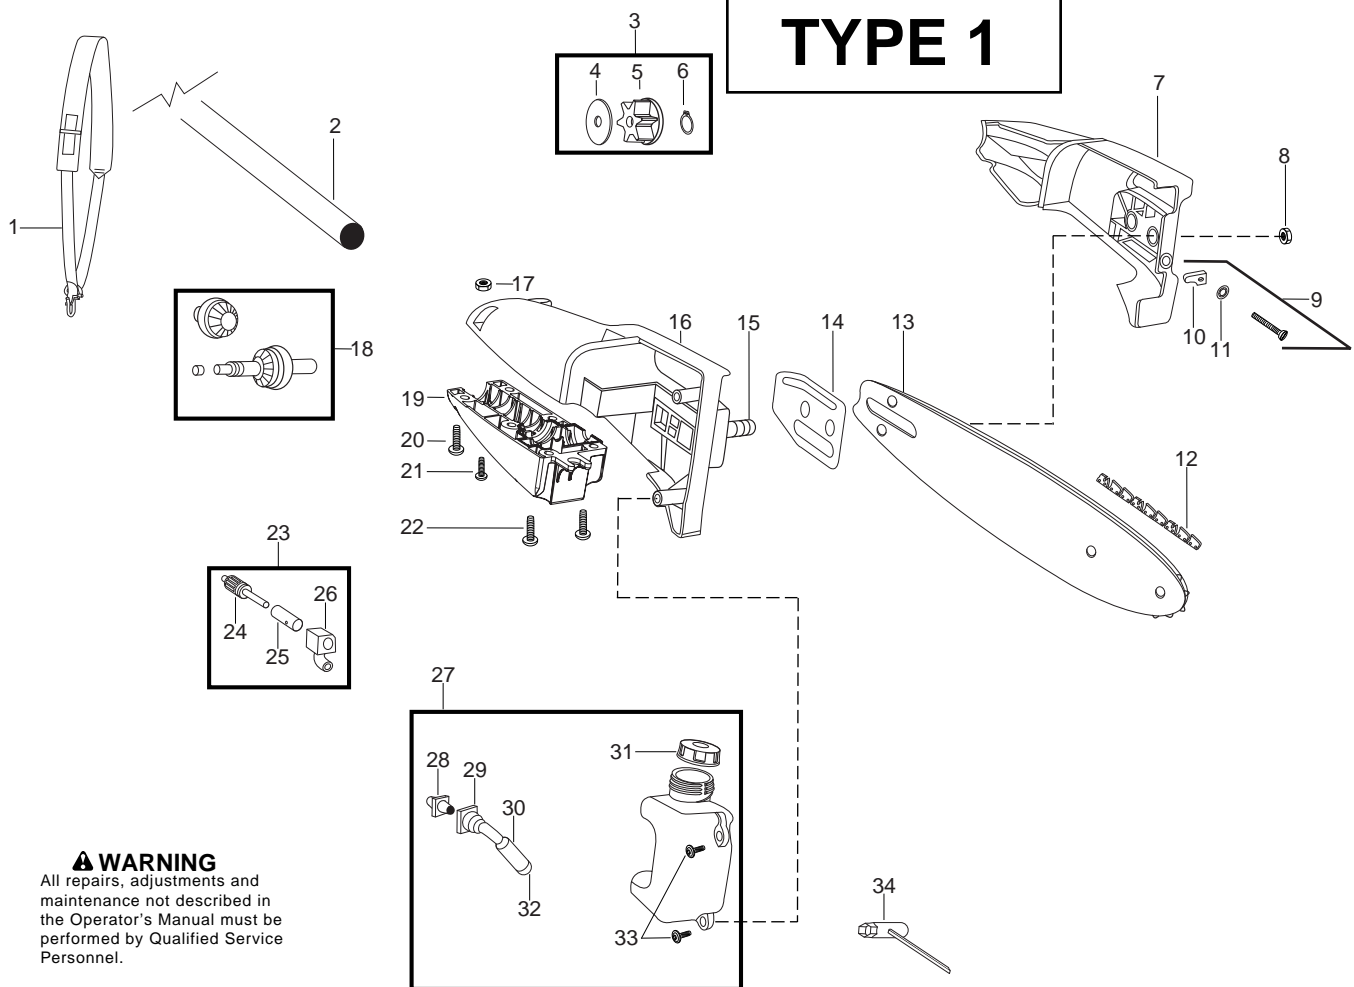

LDX Pruner Att.

Spare parts

Ersatzteile

Pièces détachées

Reserve onderdelen

Repuestos

Reservdelar

Parts List No. 545103456		UNIVERSAL PARTS LIST	MODEL LDX Pruner Att.
Date 8/04/11	Replaces 545103456 - 2/02/10		NOTE : Illustration may differ from actual model due to design changes.

⚠ WARNING
All repairs, adjustments and maintenance not described in the Operator's Manual must be performed by Qualified Service Personnel.

Ref.	Part No.	Description	Ref.	Part No.	Description
1.	537216201	Harness	26.	530056522	Block - Oil
2.	545006082	Kit - Lower Driveshaft (Incl. flex.)	27.	530056528	Assy - Oil Tank (Incl. 28,29,30,31,32)
3.	530071647	Kit - Sprocket Assy. (Incl. 4,5,6)	28.	530056524	Fitting - Oil Line
4.	530056521	Washer	29.	530021160	Intake - Oil Line
5.	530056520	Sprocket	30.	530037821	Filter - Oil
6.	530056563	Retainer - Sprocket	31.	530053072	Cap - Oil
7.	530057100	Assy - Bar Clamp (Incl. 9)	32.	530030189	Plug - Oil Filter
8.	530015917	Nut - Bar Mounting	33.	530015843	Screw
9.	530069611	Kit - Bar Adjust (Incl. 10,11)	34.	530031163	Wrench - Bar
10.	530015826	Pin - Bar Adjust			
11.	530038593	Retainer - Bar Adjust			
12.	530051524	Chain - 8"			
13.	530044908	Bar - 8"			
14.	530056523	Plate - Bar Pad			
15.	530016133	Bolt - Bar			
16.	530056513	Housing - Upper (Incl. 15)			
17.	530016284	Nut			
18.	530071646	Kit - Gear Assy.			
19.	530056514	Housing - Lower			
20.	530016312	Screw		545002808	Decal-shaft warning
21.	530015805	Screw - Alignment		545056601	Clamp harness-lower
22.	530015886	Screw		545113301	Clamp harness-upper
23.	530071645	Kit - Oil Assy (Incl. 24,25,26,28)		530015940	Screw (harness clamp)
24.	530053764	Assy. - Gear Plunger		530031190	Scabbard
25.	530053765	Barrel		530031159	Wrench-hex (5/32)

✓ = New Part Number For This IPL

★ = Refer to the Service Reference Indicated for more information.(Located at the END of the IPL)